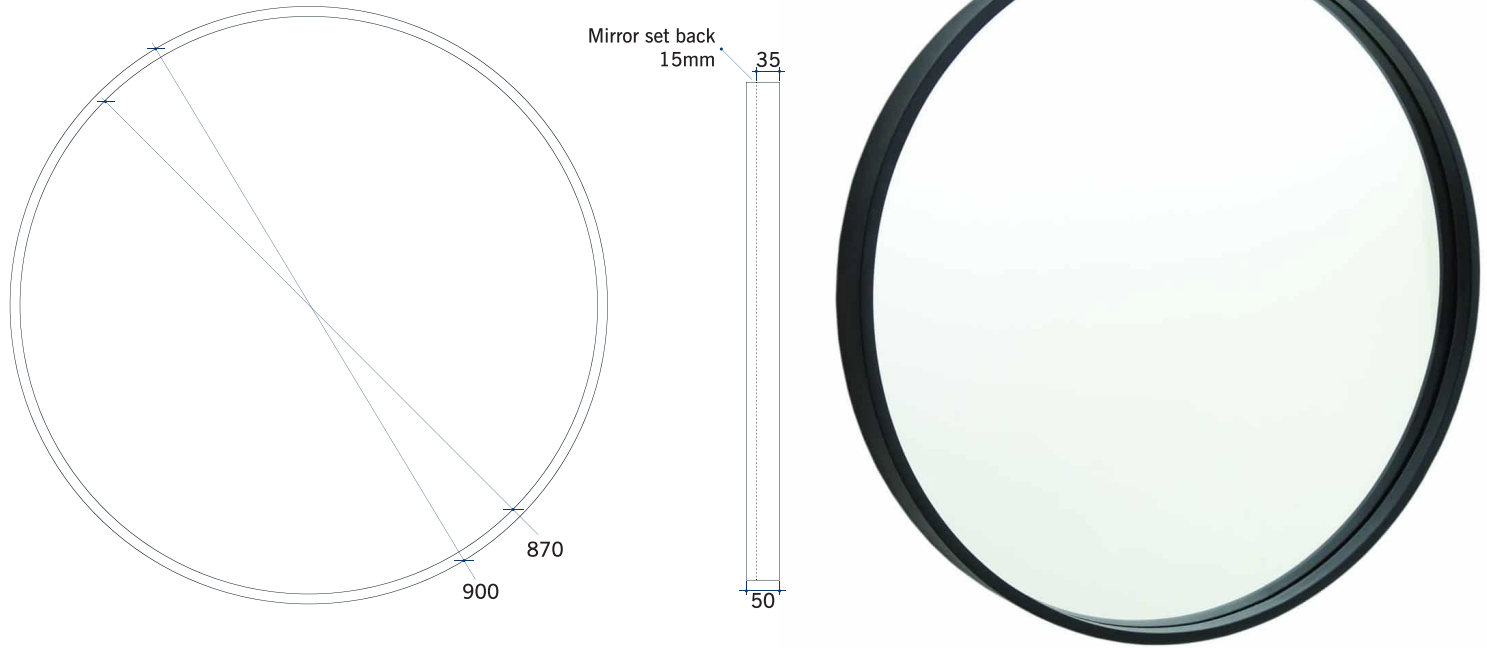

Ablaze Contractor Range Mirrors

BMR Series - Round Mirrors, Black Frame

Stock Code	Size (mm)	Colour	Mount Type
BMR60BFD	900 Ø X 50	Black Frame	Hangers

Please note: Mirrors will need to be installed in accordance with the Installation Guide. Ablaze does not take responsibility for incorrect installation of these mirrors.