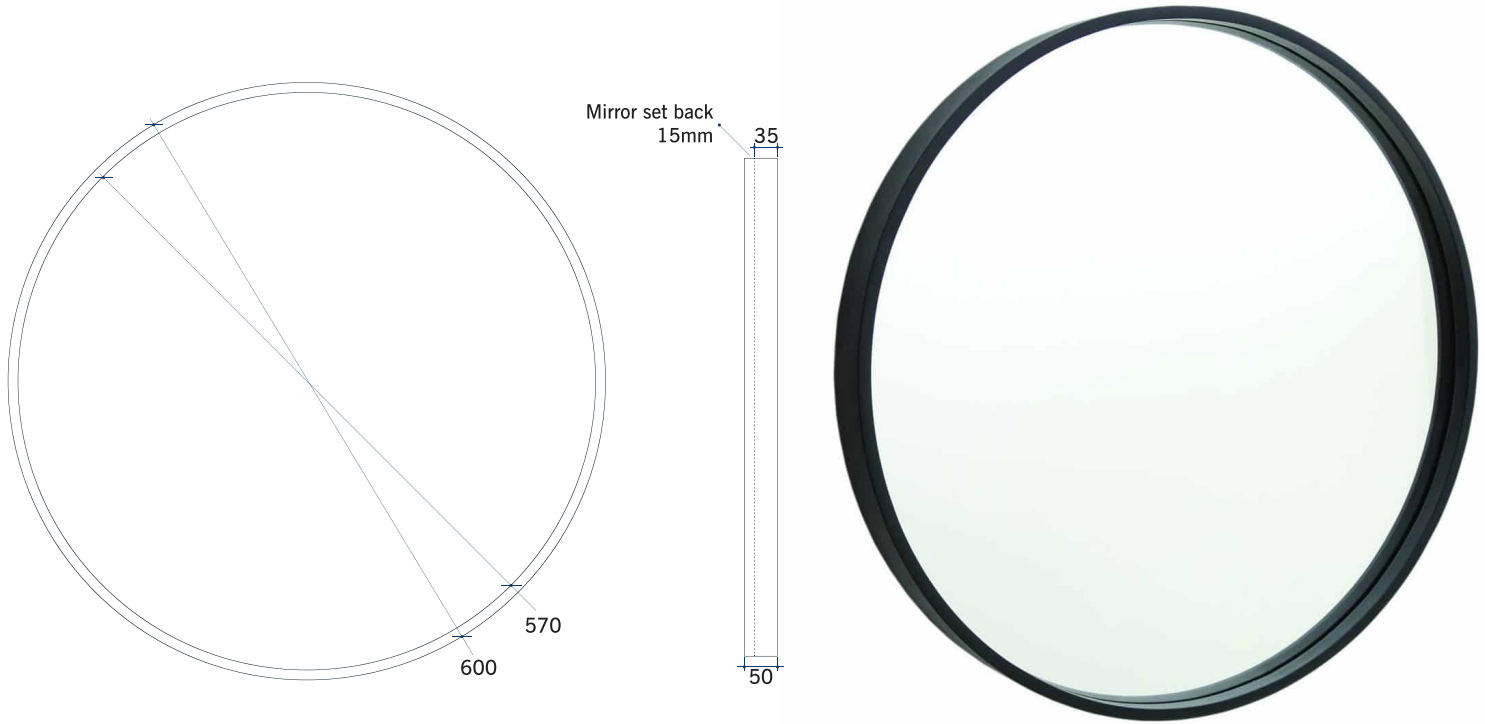

# Ablaze Contractor Range Mirrors

BMR Series - Round Mirrors, Black Frame

Stock Code	Size (mm)	Colour	Mount Type
BMR60BF	600 Ø X 50	Black Frame	Hangers

**Please note:** Mirrors will need to be installed in accordance with the Installation Guide. Ablaze does not take responsibility for incorrect installation of these mirrors.